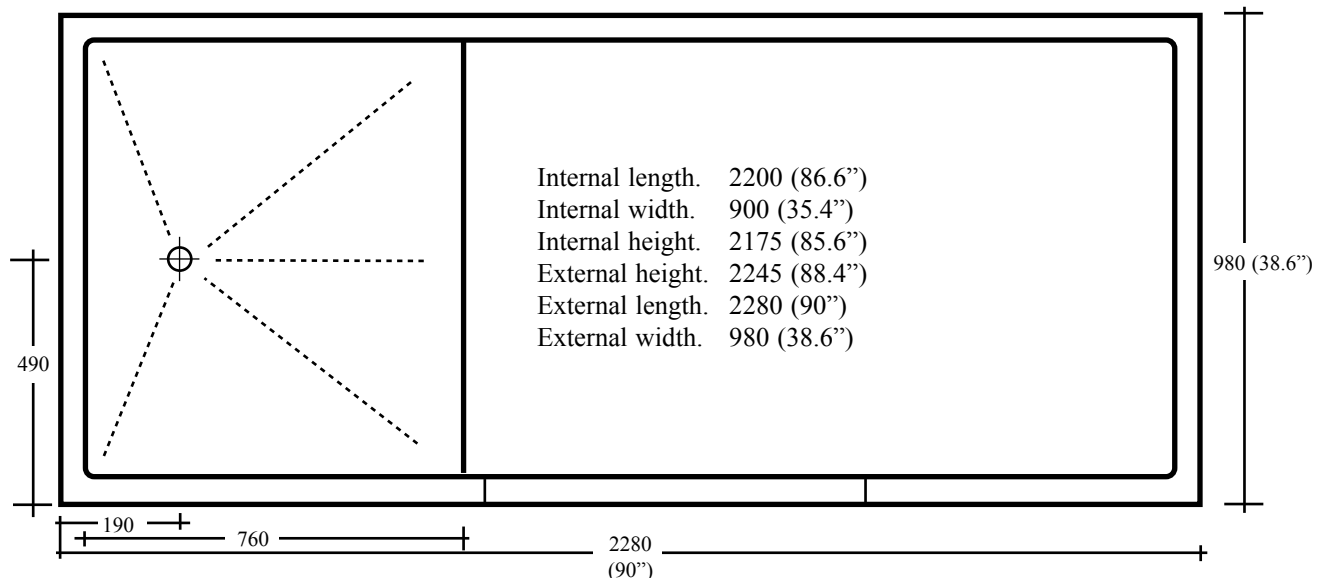

ADD-A-BATHROOM

PH: 1300 559 121 FAX: 08 8260 2699 Int. FAX: 61 8 8260 2699
E: info@addabathroom.com.au W: www.addabathroom.com.au

FP1000S SPECIAL

(comes standard with wall mounted ceramic basin, vanity unit shown at additional cost of \$160.00.)

Includes; FP1000S Bathroom Module. Chrome shower and basin mixers, full ceramic toilet suite, wall mounted ceramic basin with plug & waste, shower floor waste fitting, mirror, towel rail, toilet roll holder, soap dish. All fittings are supplied loose ready for site assembly. Installation on site is not included. Prices are ex factory. Limited stock available, units are in smooth finish, colour is White w/ white sanitary ware.