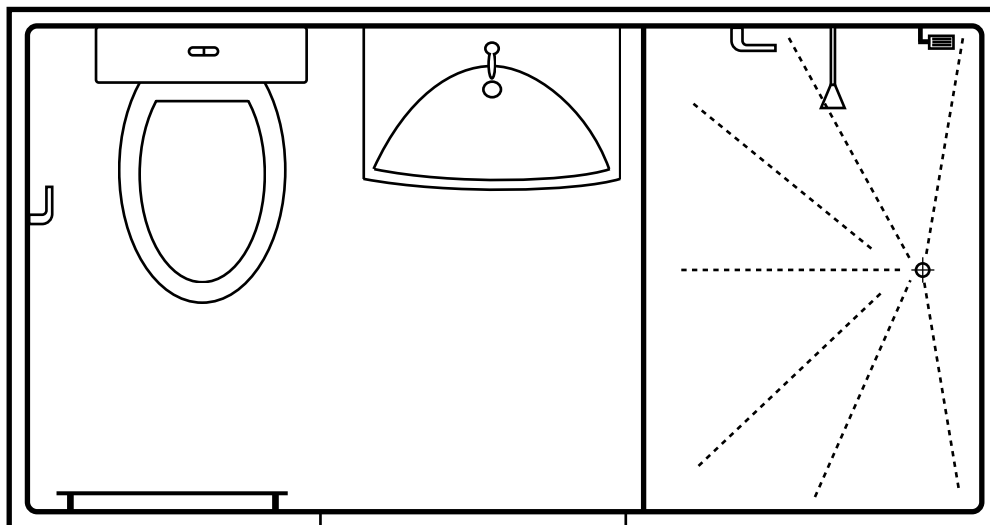

## FP1200S SPECIAL

Includes full fittings pack

SAVE  
\$1,300

\$3,499.00  
Inc GST

Available with left or right hand shower

(comes standard with shower curtain rail, screen shown at additional cost of \$726.00.)

Includes; FP1200S Bathroom Module. Chrome shower and basin mixers, full ceramic toilet suite, vanity unit w/ ceramic basin with plug & waste, shower floor waste fitting, mirror, towel rail, toilet roll holder, soap dish. All fittings are supplied loose ready for site assembly. Installation on site is not included. Prices are ex factory. Limited stock available, units are in smooth finish, colour is White w/ white sanitary ware.