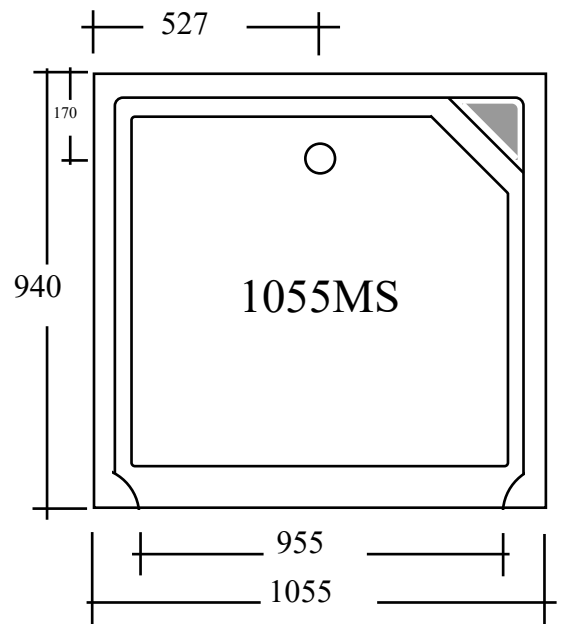

# ADD-A-BATHROOM

Ph: 1300 559 121

[www.addabathroom.com.au](http://www.addabathroom.com.au)

email: [info@addabathroom.com.au](mailto:info@addabathroom.com.au)

Sizes are nominal and may vary slightly from batch to batch.