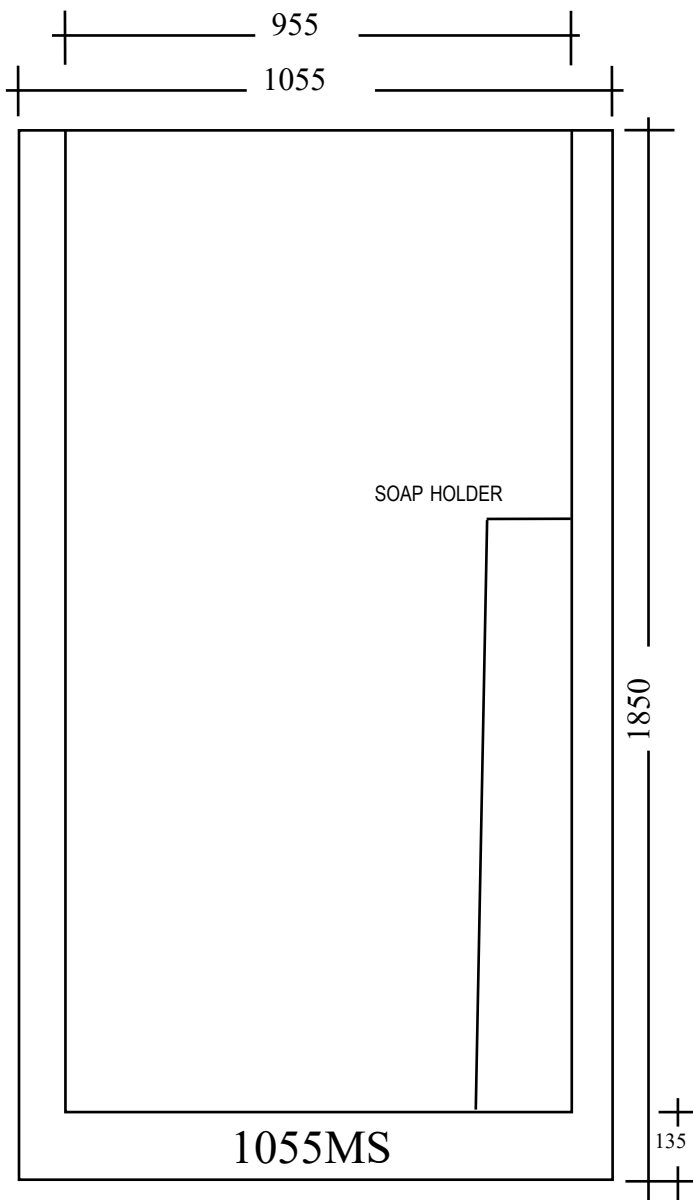

# ADD-A-BATHROOM

Ph: 1300 559 121

[www.addabathroom.com.au](http://www.addabathroom.com.au)

email: [info@addabathroom.com.au](mailto:info@addabathroom.com.au)

Sizes are nominal and may vary slightly from batch to batch.