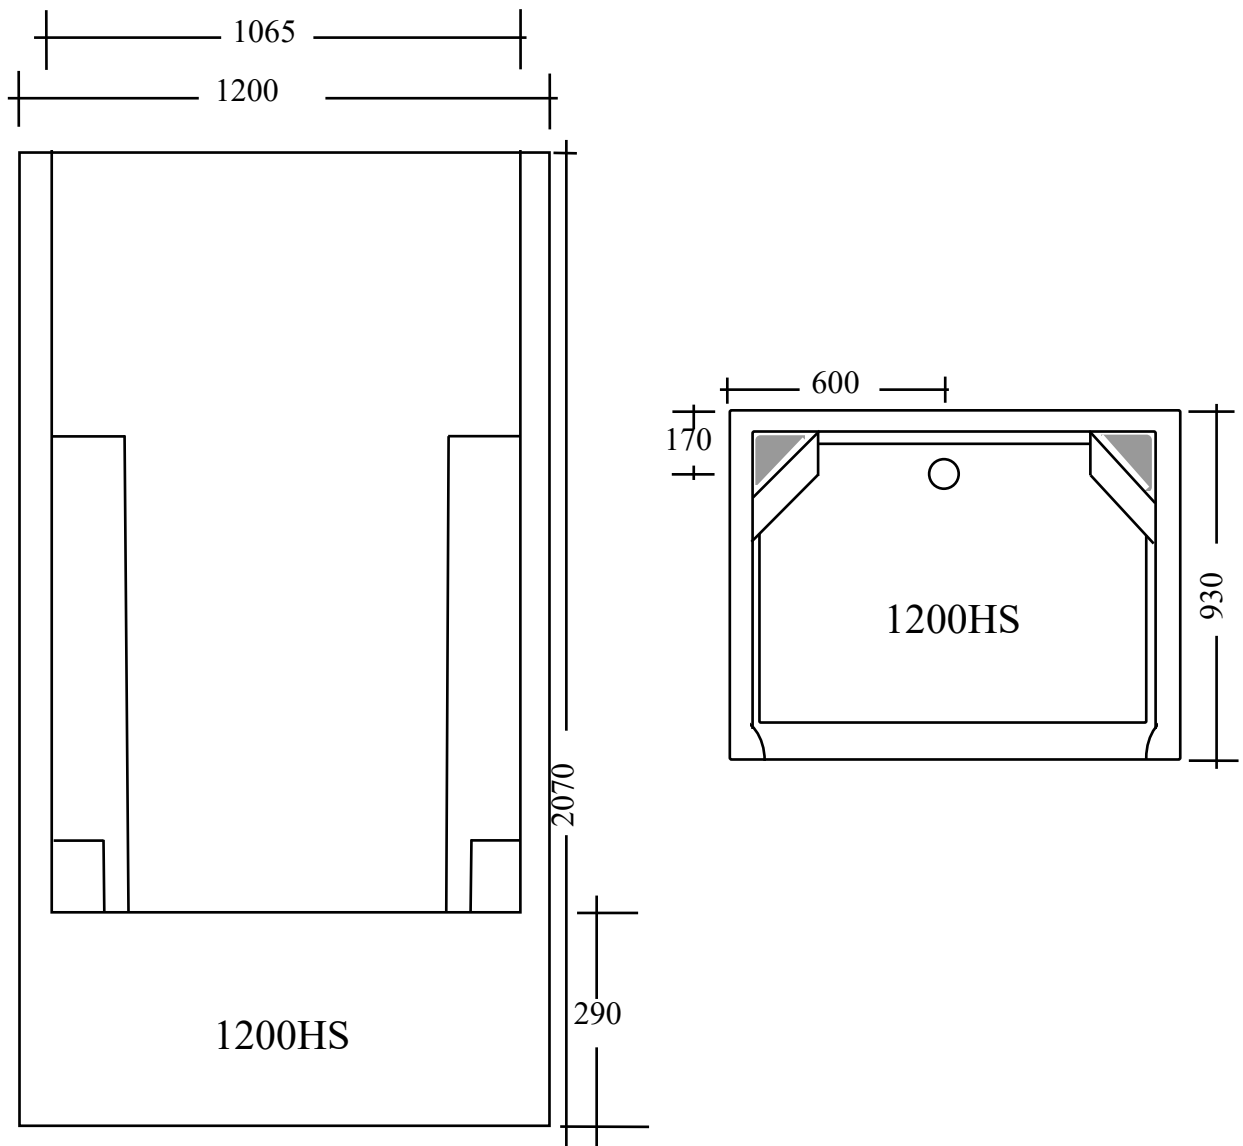

# ADD-A-BATHROOM

Ph: 1300 559 121

[www.addabathroom.com.au](http://www.addabathroom.com.au)

email: [info@addabathroom.com.au](mailto:info@addabathroom.com.au)

Sizes are nominal and may vary slightly from batch to batch.