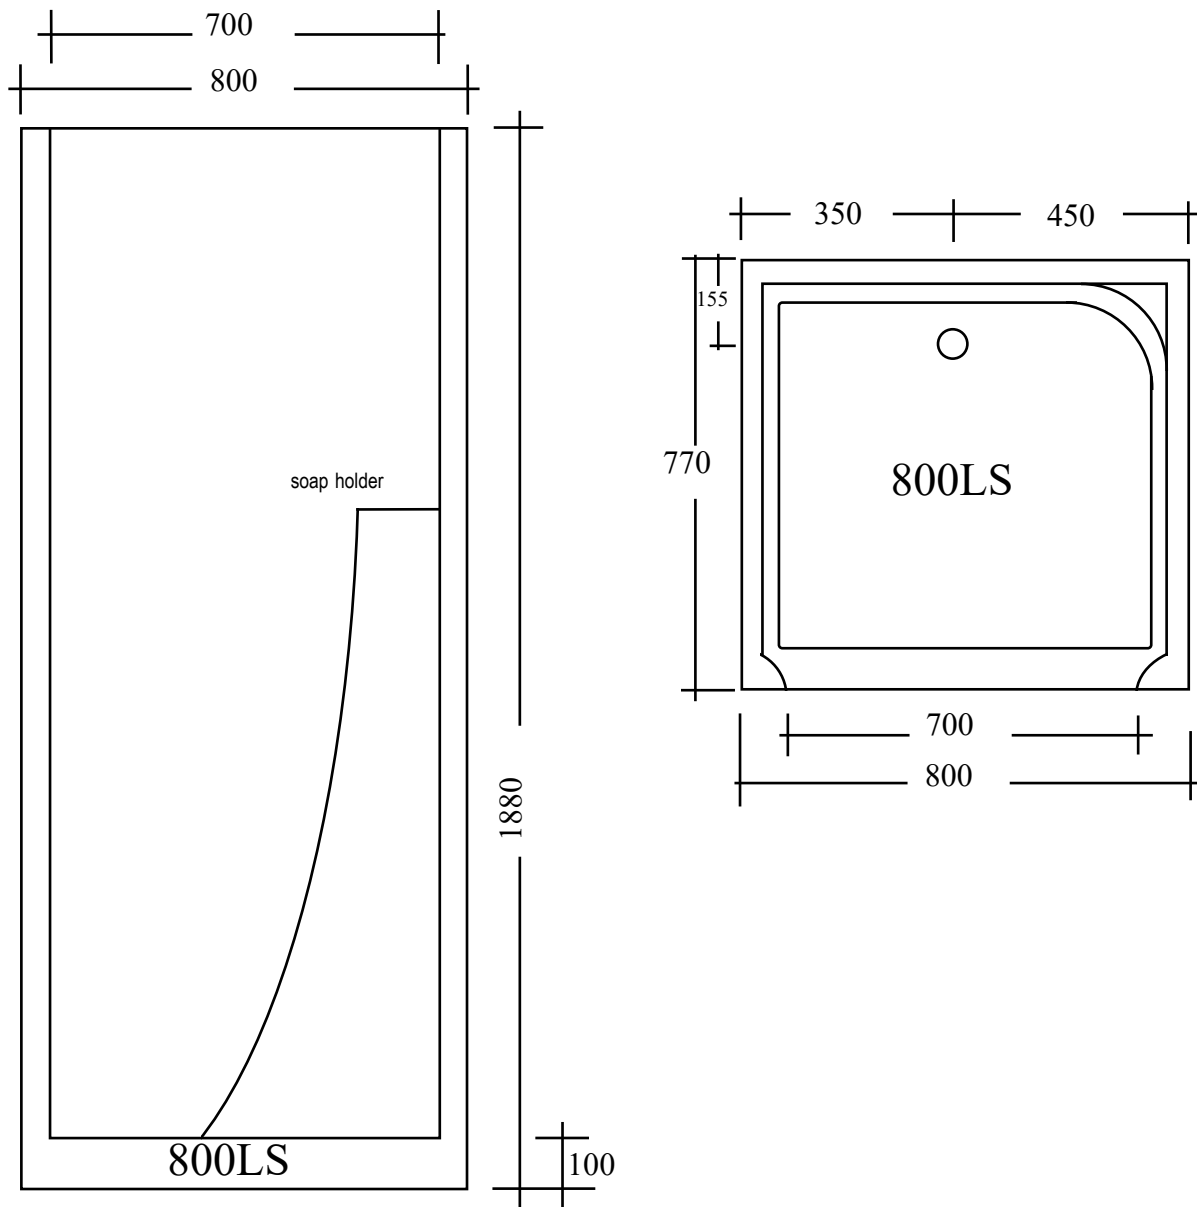

# ADD-A-BATHROOM

Ph: 1300 559 121

[www.addabathroom.com.au](http://www.addabathroom.com.au)

email: [info@addabathroom.com.au](mailto:info@addabathroom.com.au)

Sizes are nominal and may vary slightly from batch to batch.