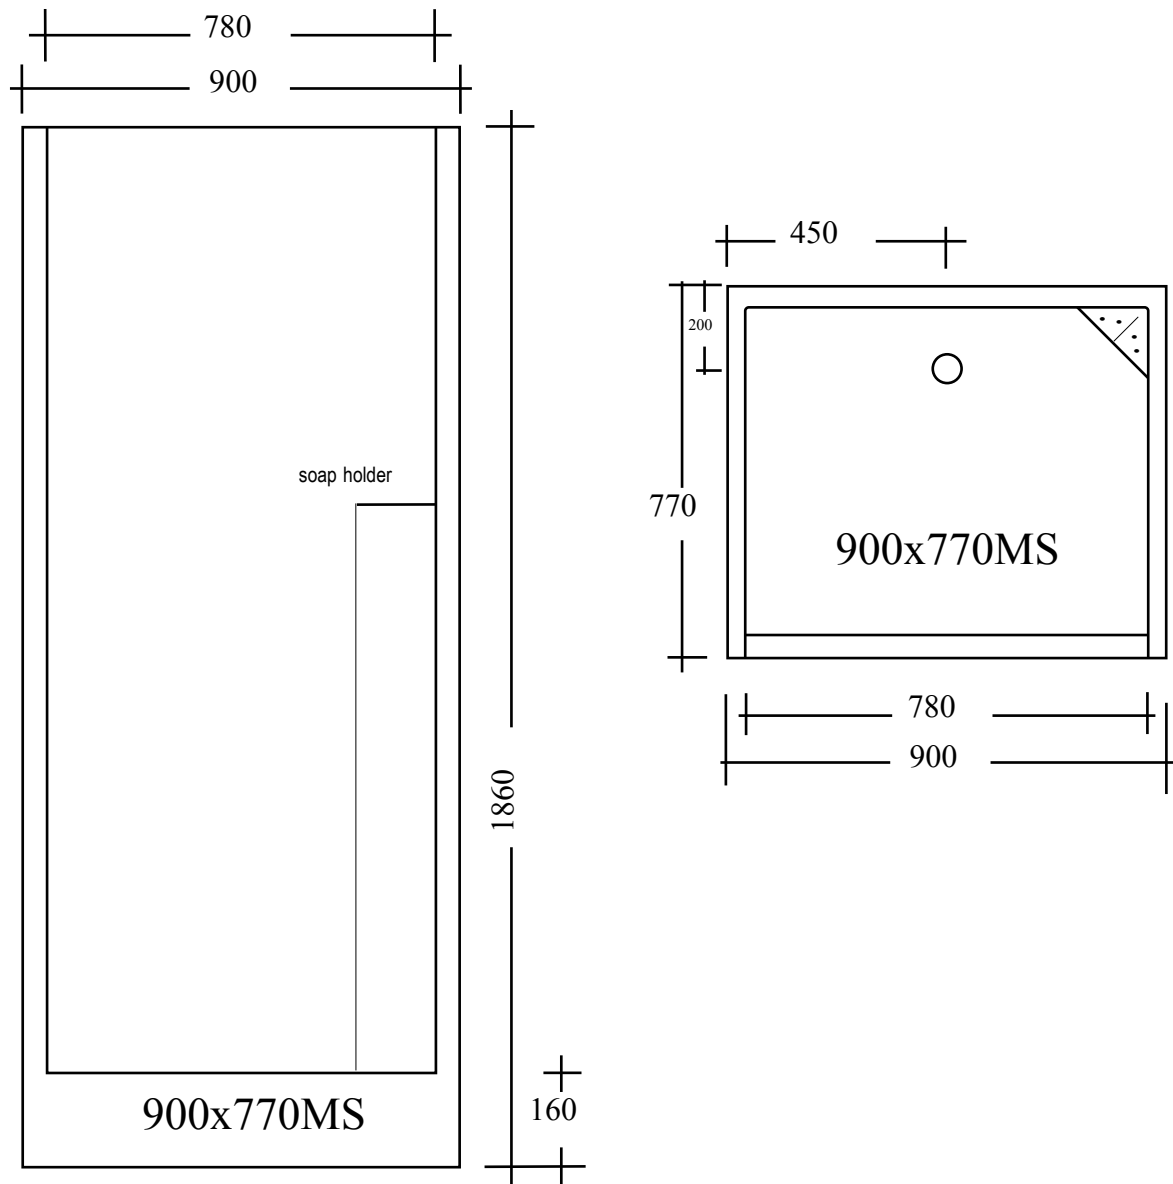

ADD-A-BATHROOM

34 Gum Avenue, Dry Creek. S.A. 5094
Ph:1300 559 121 Fax: 08 8260 2699
www.addabathroom.com.au
email: info@addabathroom.com.au

Sizes are nominal and may vary slightly from batch to batch.

Fibre
Composites
International Pty Ltd