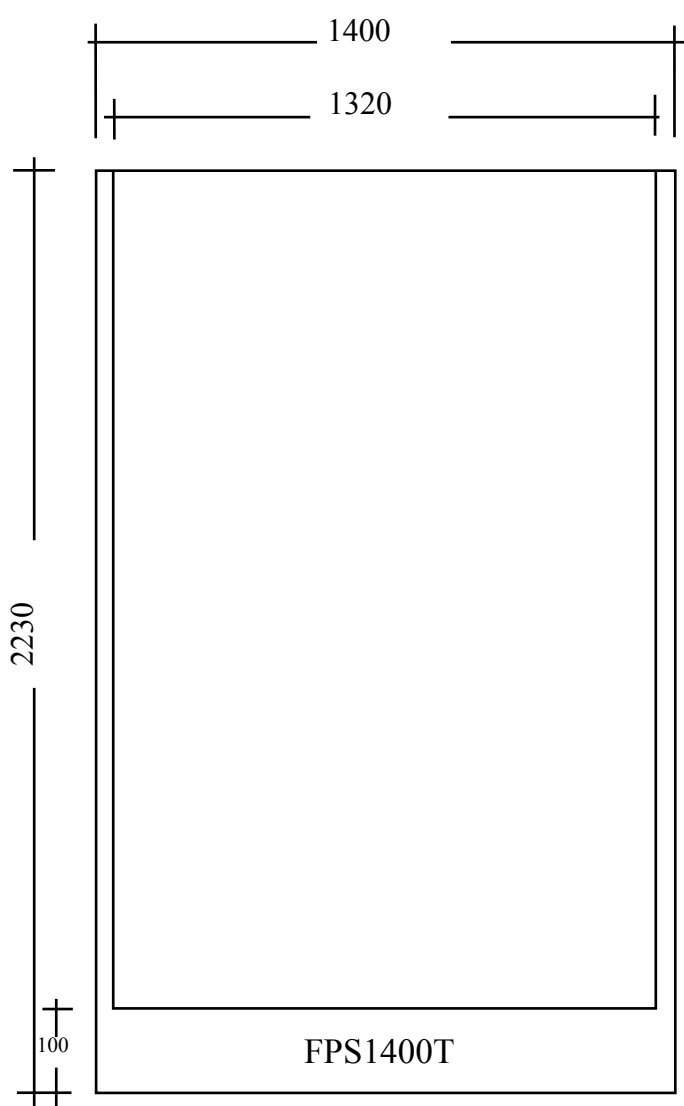

ADD-A-BATHROOM

34 Gum Avenue, Dry Creek. S.A. 5094

Ph:1300 559 121 Fax: 08 8260 2699

www.addabathroom.com.au

email: info@addabathroom.com.au

1400x850 Flat Packed Shower

Sizes are nominal and may vary slightly from batch to batch.