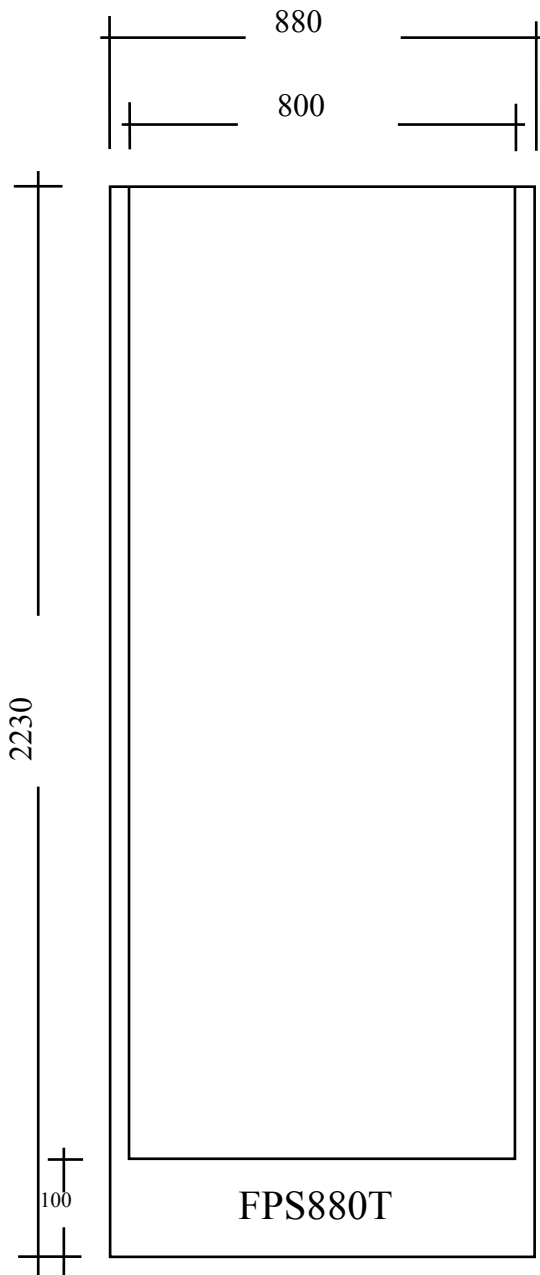

ADD-A-BATHROOM

34 Gum Avenue, Dry Creek. S.A. 5094
Ph:1300 559 121 Fax: 08 8260 2699
www.addabathroom.com.au
email: info@addabathroom.com.au

880x850 Flat Packed Shower

Sizes are nominal and may vary slightly from batch to batch.