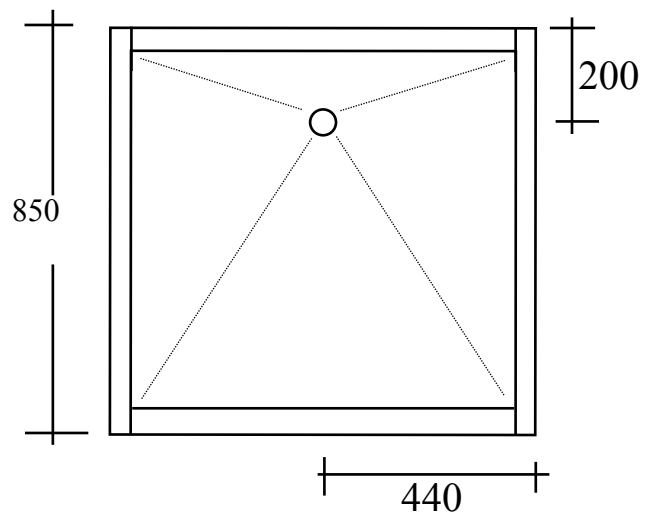

ADD-A-BATHROOM

34 Gum Avenue, Dry Creek. S.A. 5094
Ph:1300 559 121 Fax: 08 8260 2699
www.addabathroom.com.au
email: info@addabathroom.com.au

880x850 Flat Packed Shower

Sizes are nominal and may vary slightly from batch to batch.