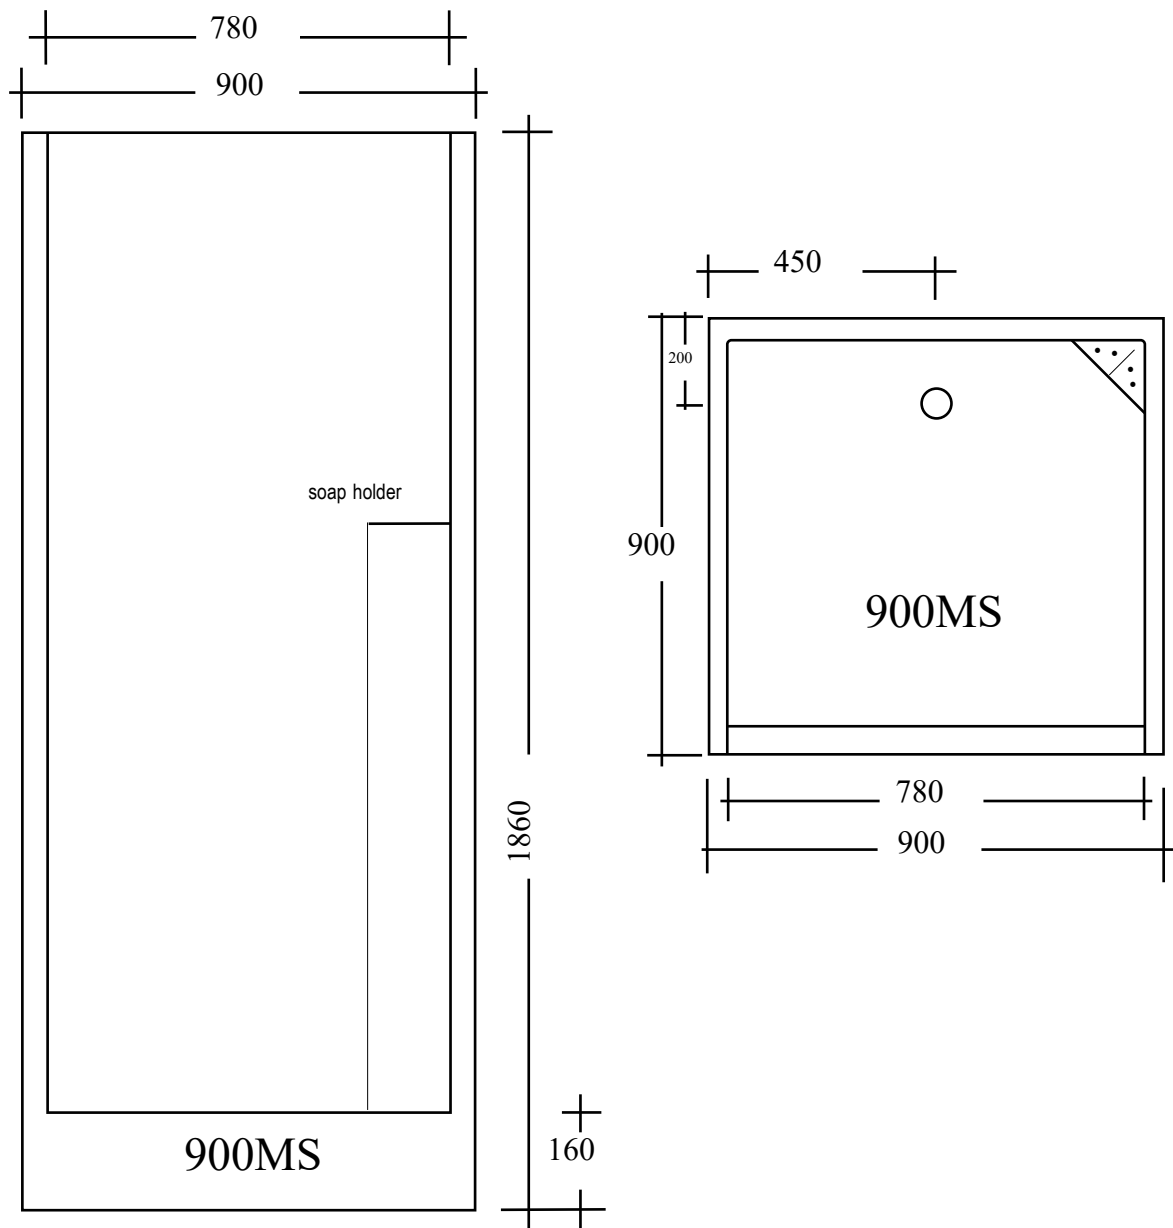

ADD-A-BATHROOM

Ph: 1300 559 121
www.addabathroom.com.au
email: info@addabathroom.com.au

Sizes are nominal and may vary slightly from batch to batch.

Fibre
Composites
International Pty Ltd