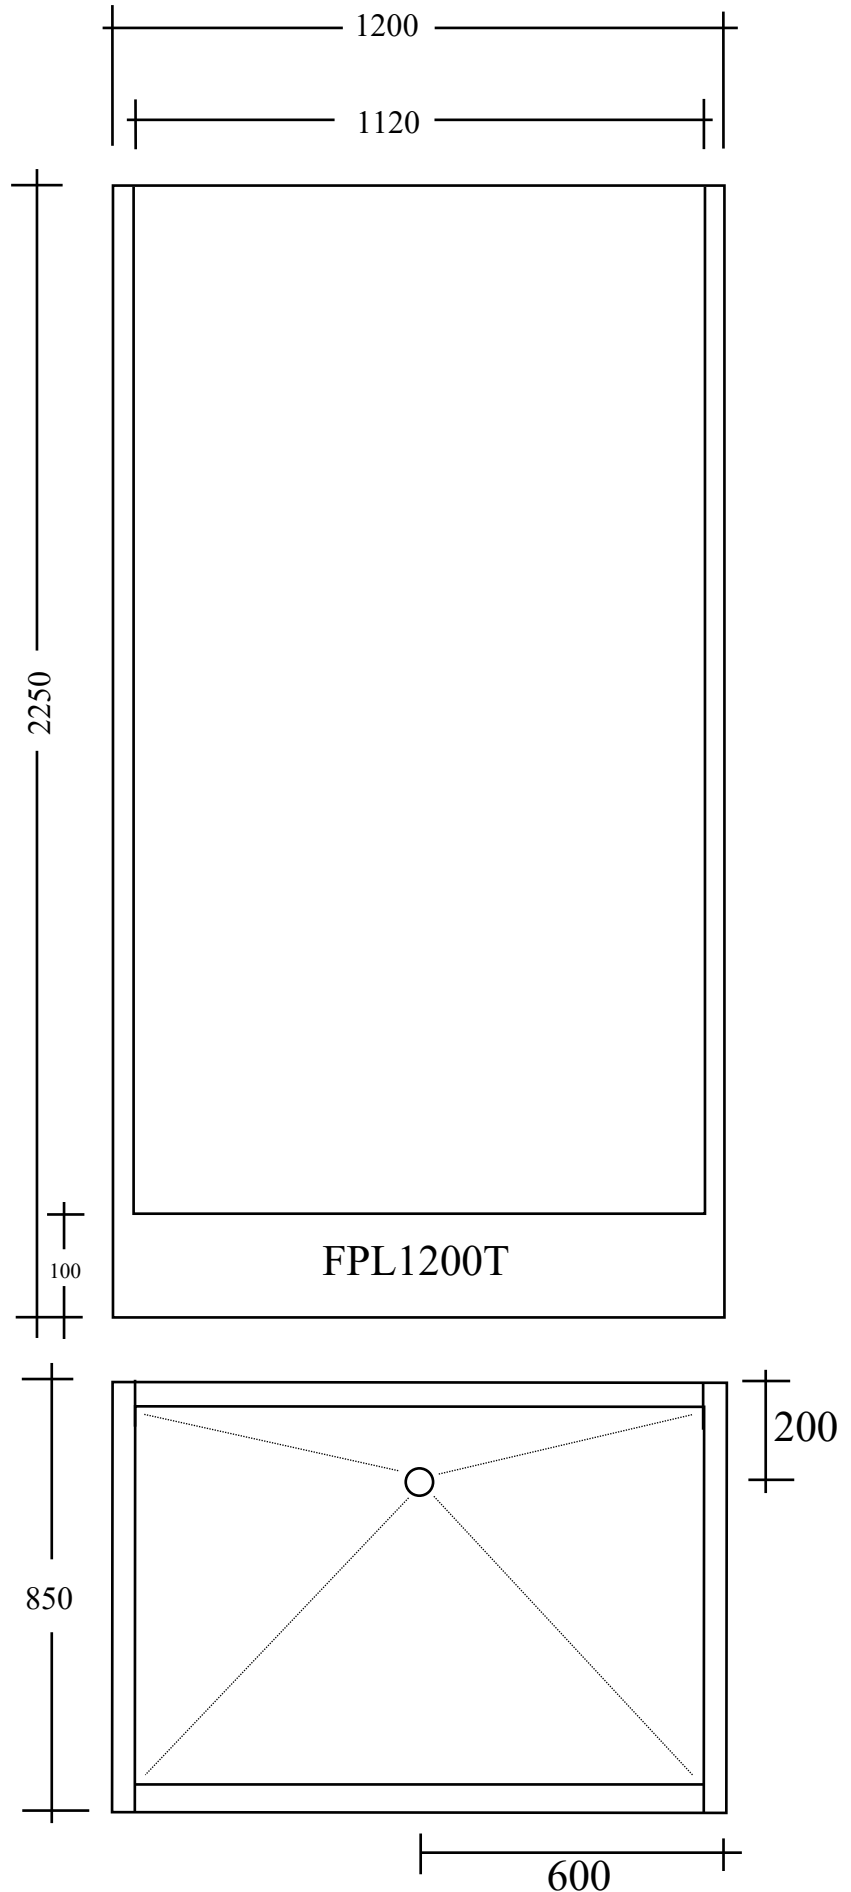

ADD-A-BATHROOM

FPL1200T Laundry Pod (Tiled Look)

PH: 1300 559 121

E: info@addabathroom.com.au

W: www.addabathroom.com.au

ADD-A-BATHROOM

Fittings can be supplied.

No electrical appliances supplied.