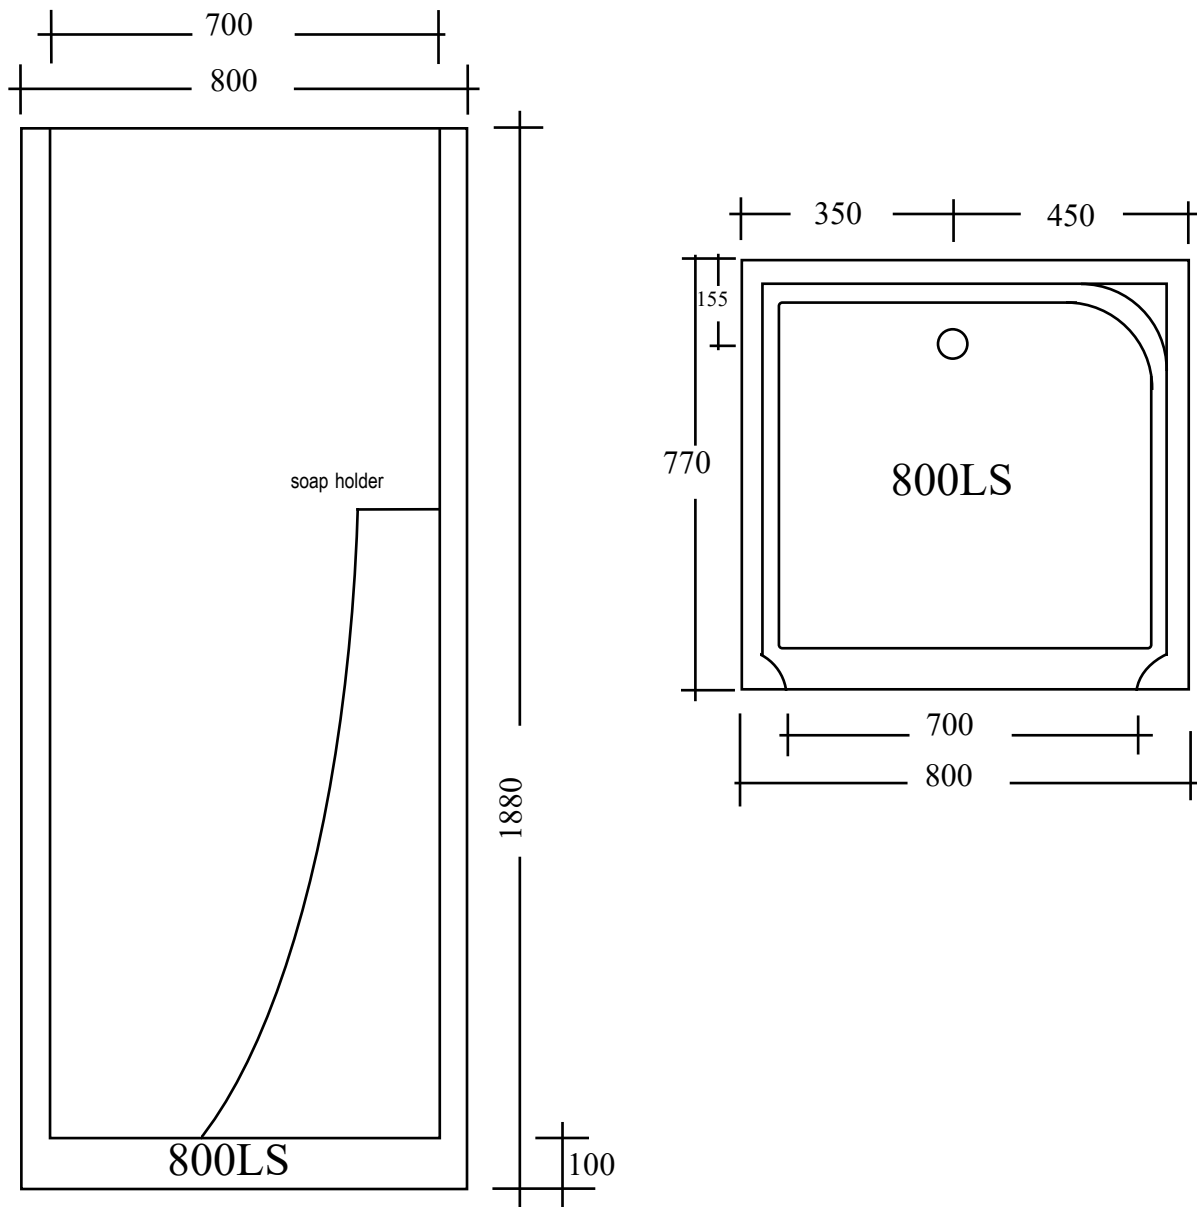

ADD-A-BATHROOM

Ph: 1300 559 121

www.addabathroom.com.au

email: info@addabathroom.com.au

Sizes are nominal and may vary slightly from batch to batch.