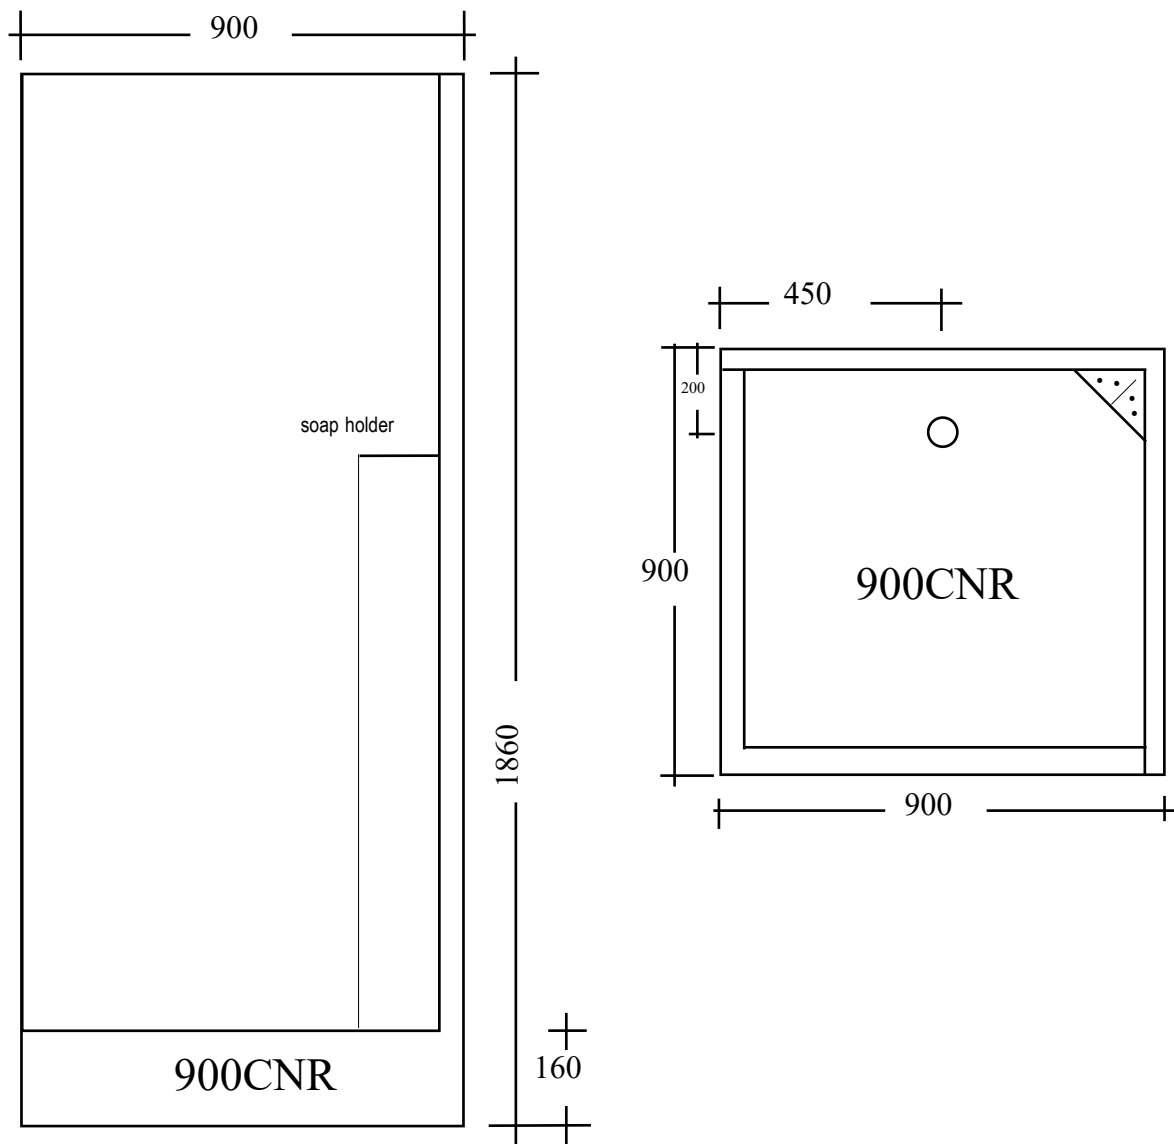

ADD-A-BATHROOM

Ph: 1300 559 121
www.addabathroom.com.au
email: info@addabathroom.com.au

Sizes are nominal and may vary slightly from batch to batch.