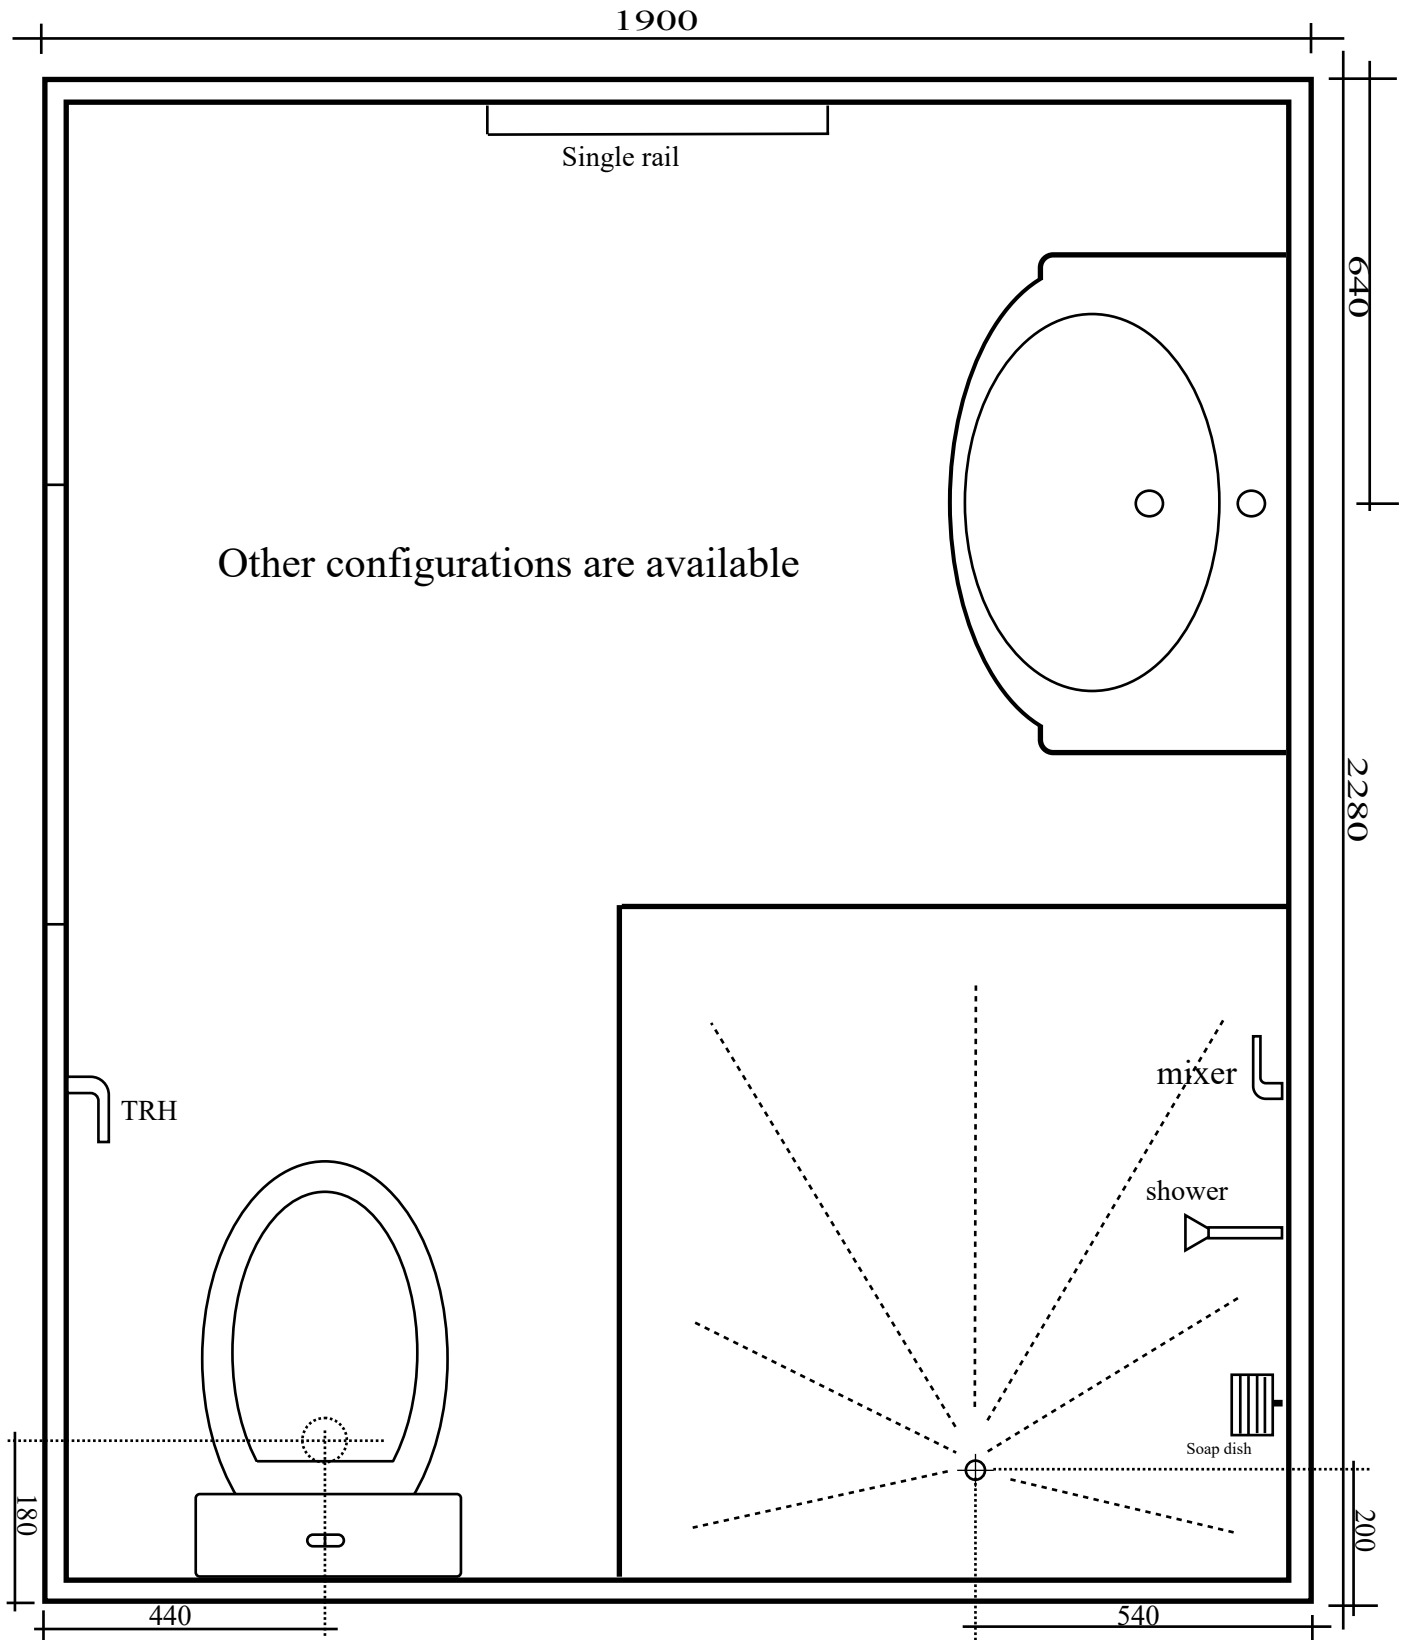

ADD-A-BATHROOM

FP1900

All dimensions are nominal, allow +/- 5 mm