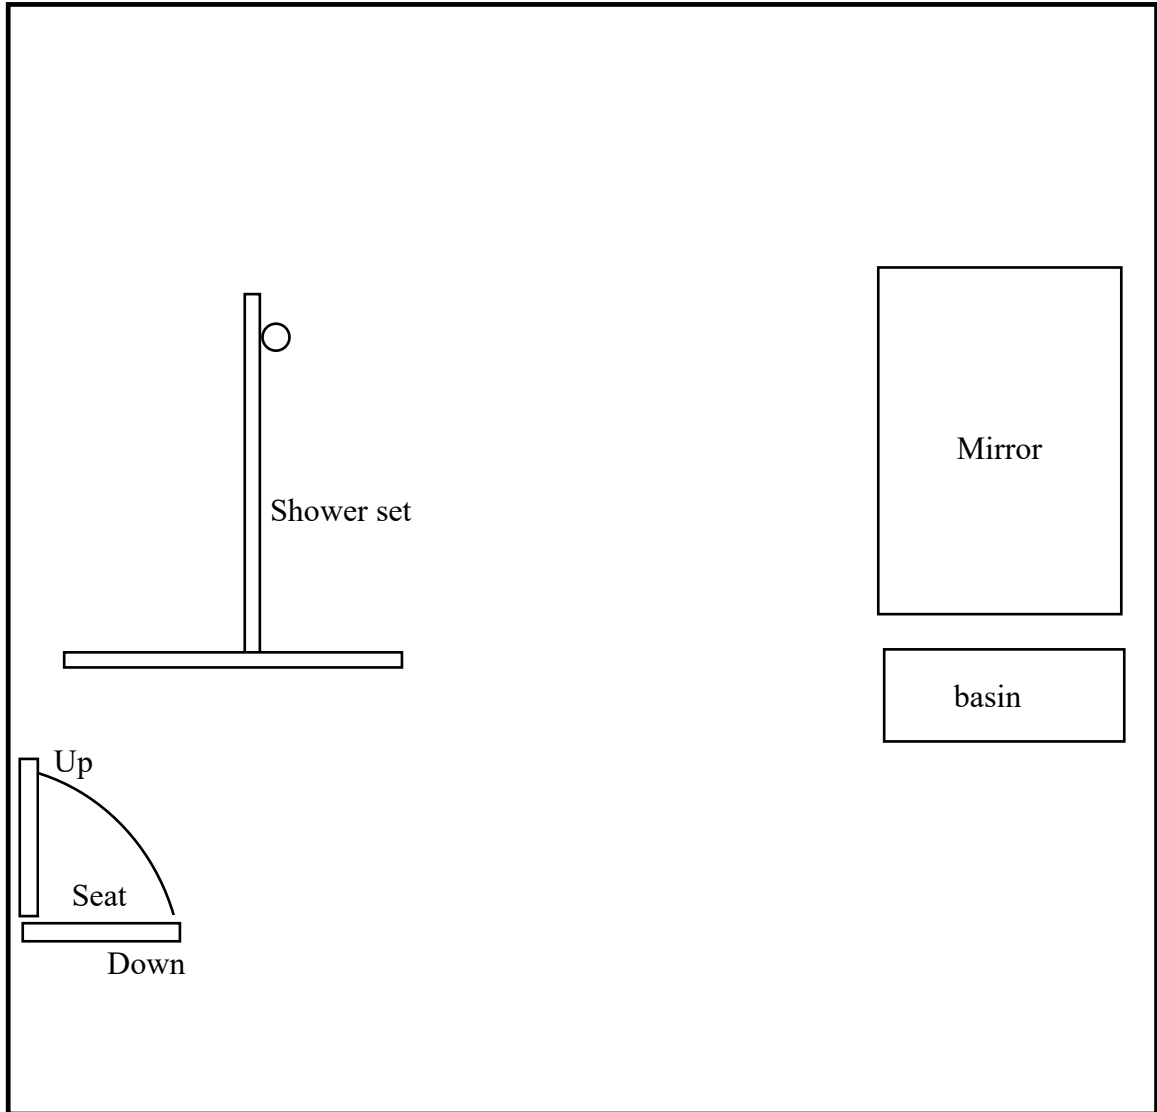

ADD-A-BATHROOM

Email: info@addabathroom.com.au

Web: www.addabathroom.com.au

FP2700

ALL DIMENSIONS INTERNAL

2130 (VARIES SLIGHTLY DUE TO THE FALL IN THE FLOOR)

2225

2225

950

100