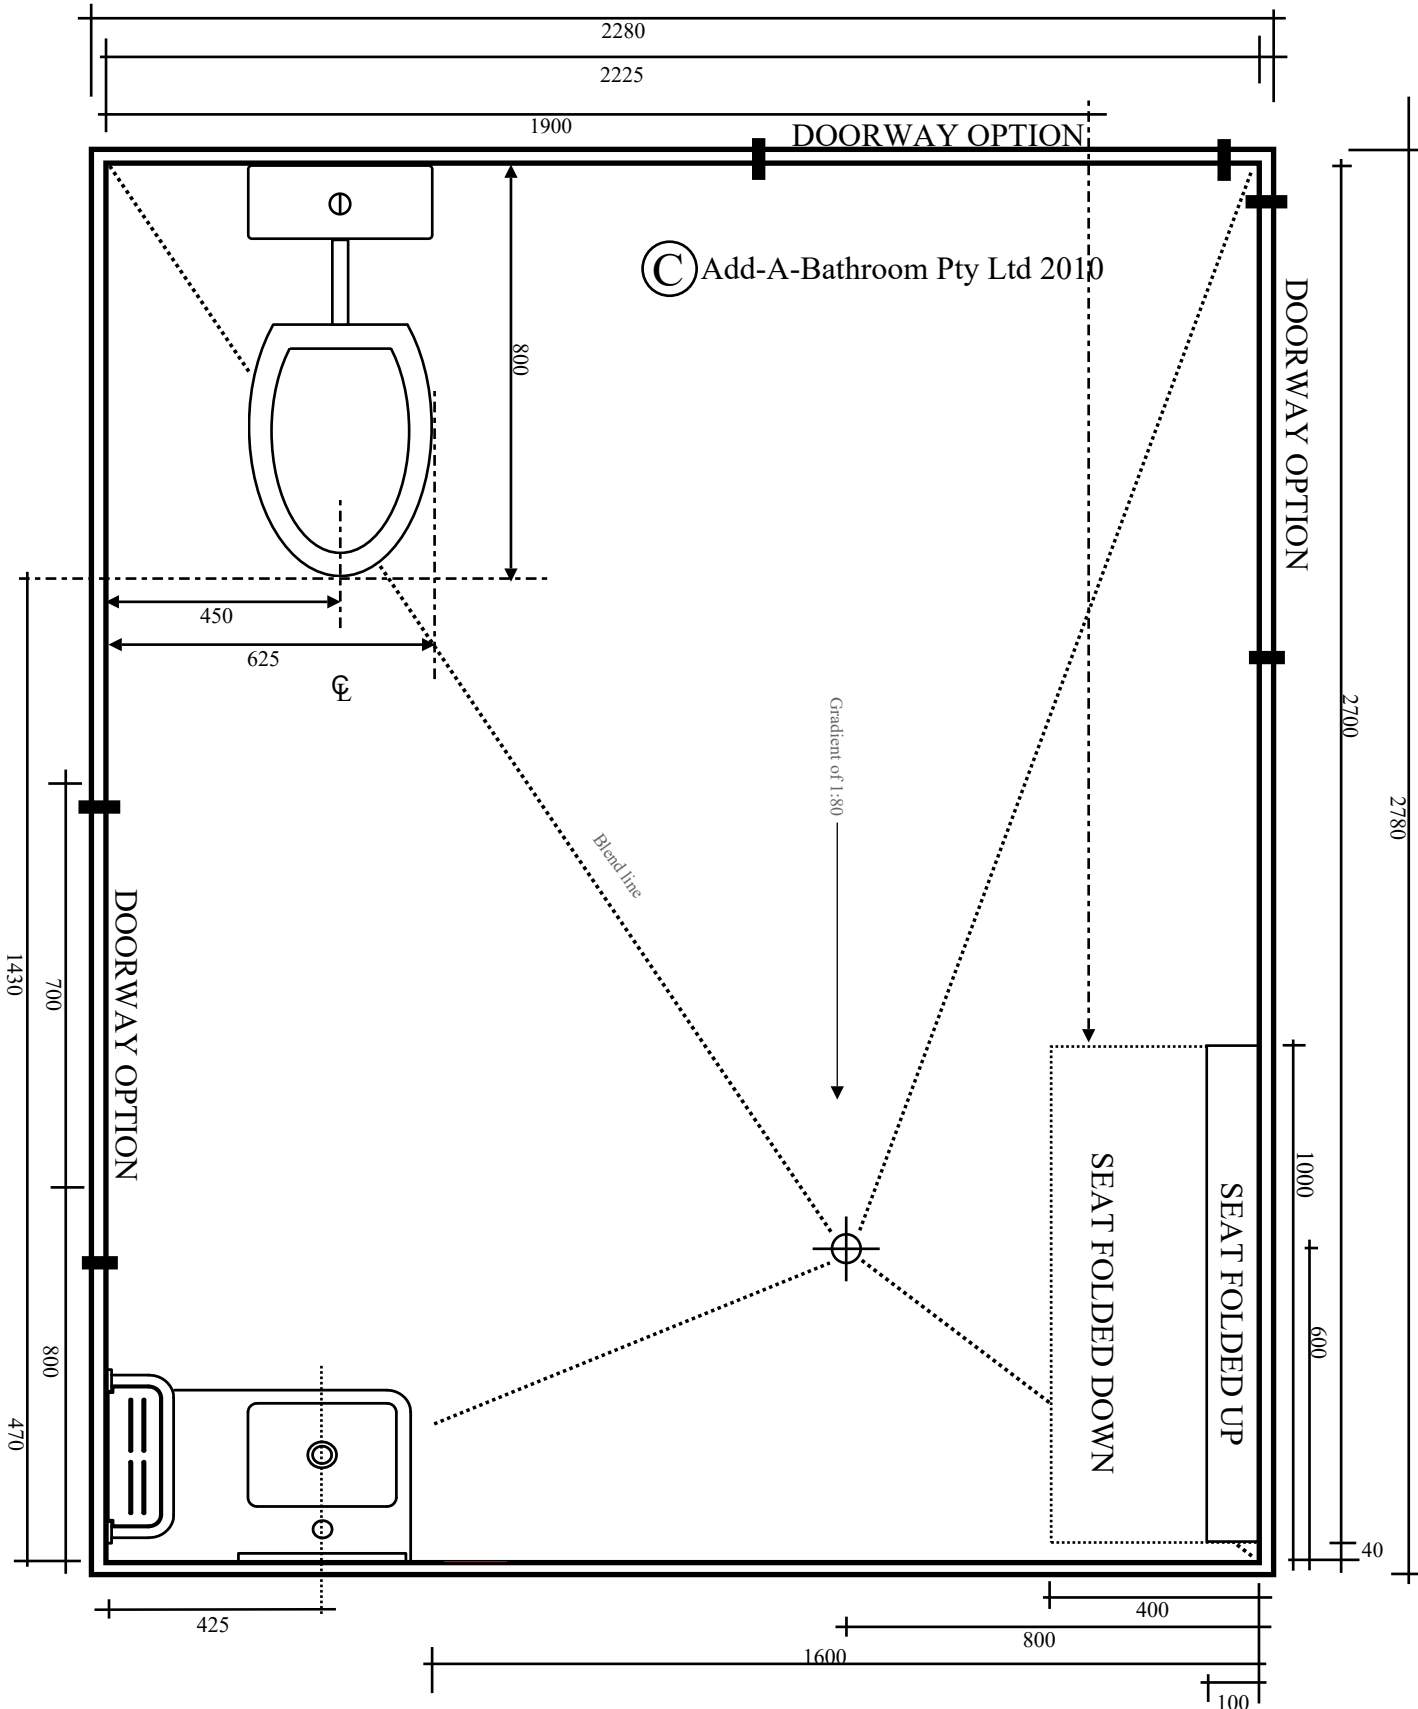

ADD-A-BATHROOM

Email: info@addabathroom.com.au

Web: www.addabathroom.com.au

FP2700

ALL DIMENSIONS INTERNAL

2130 (VARIES SLIGHTLY DUE TO THE FALL IN THE FLOOR)

2225

2225

950

100