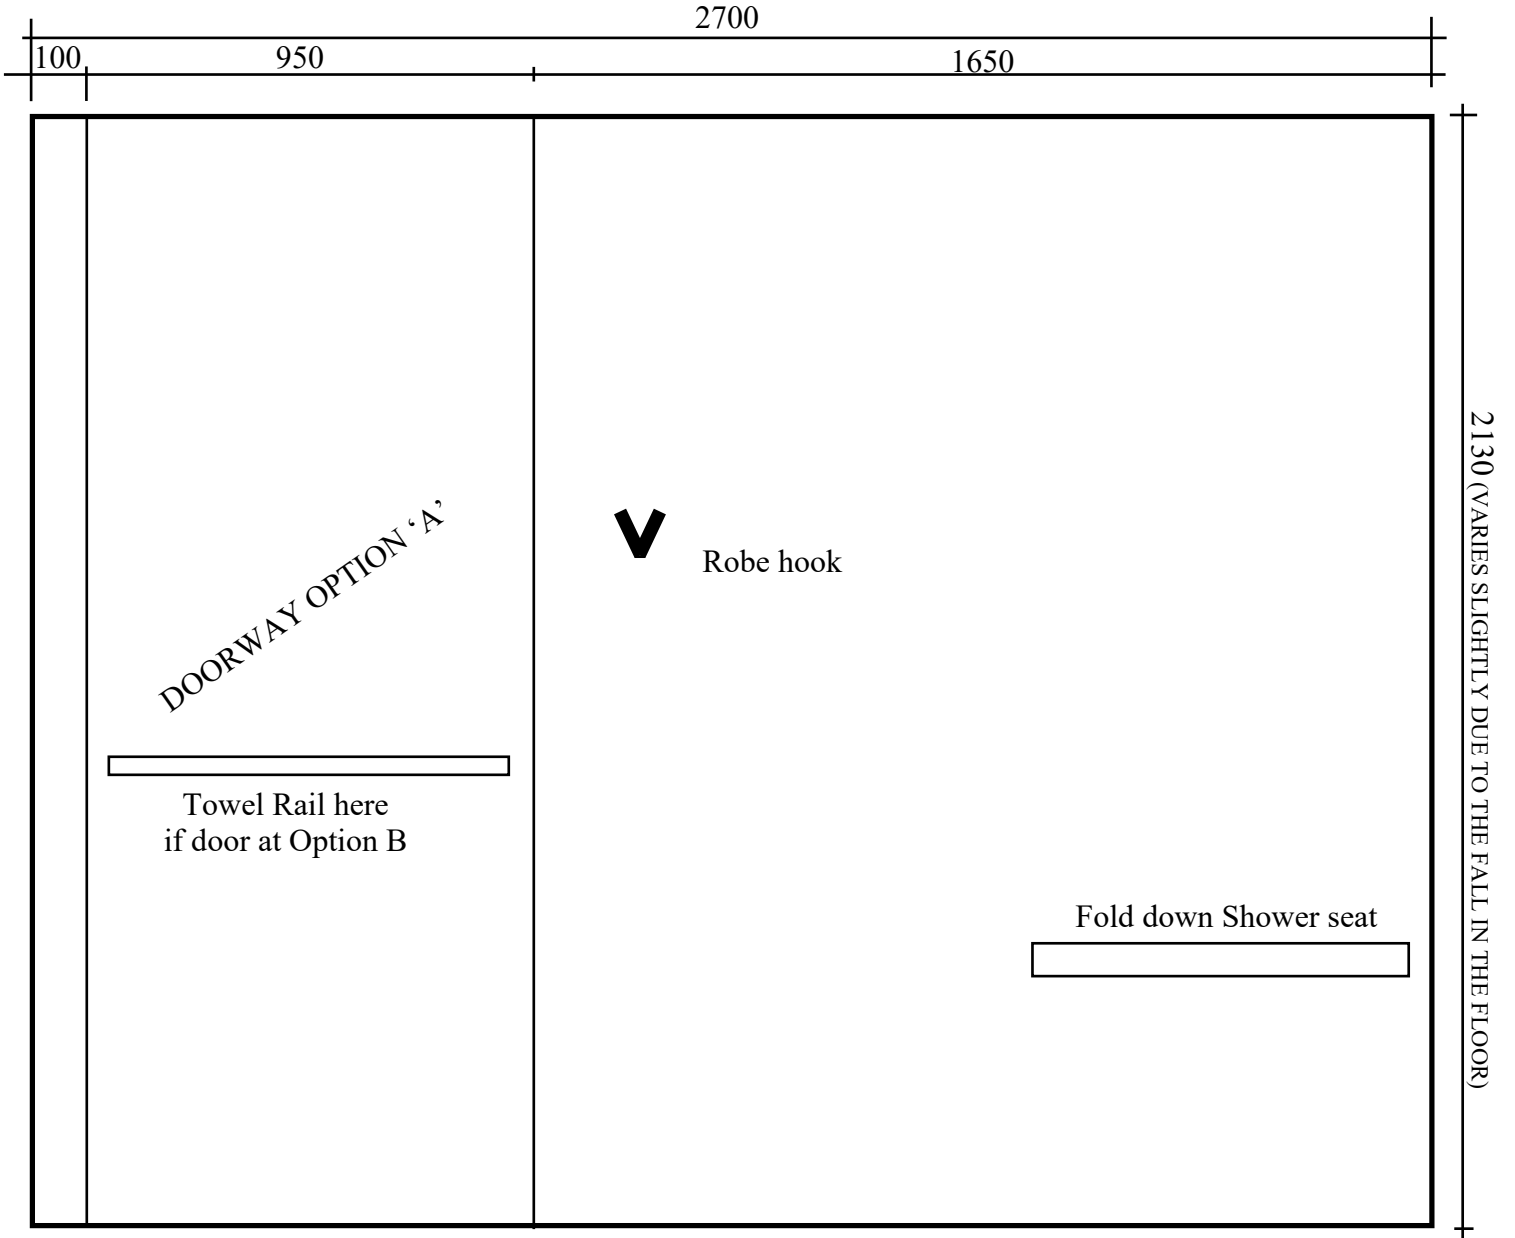

ADD-A-BATHROOM

Email: info@addabathroom.com.au

Web: www.addabathroom.com.au

FP2700

ALL DIMENSIONS INTERNAL

2130 (VARIES SLIGHTLY DUE TO THE FALL IN THE FLOOR)

2225

2225

950

100