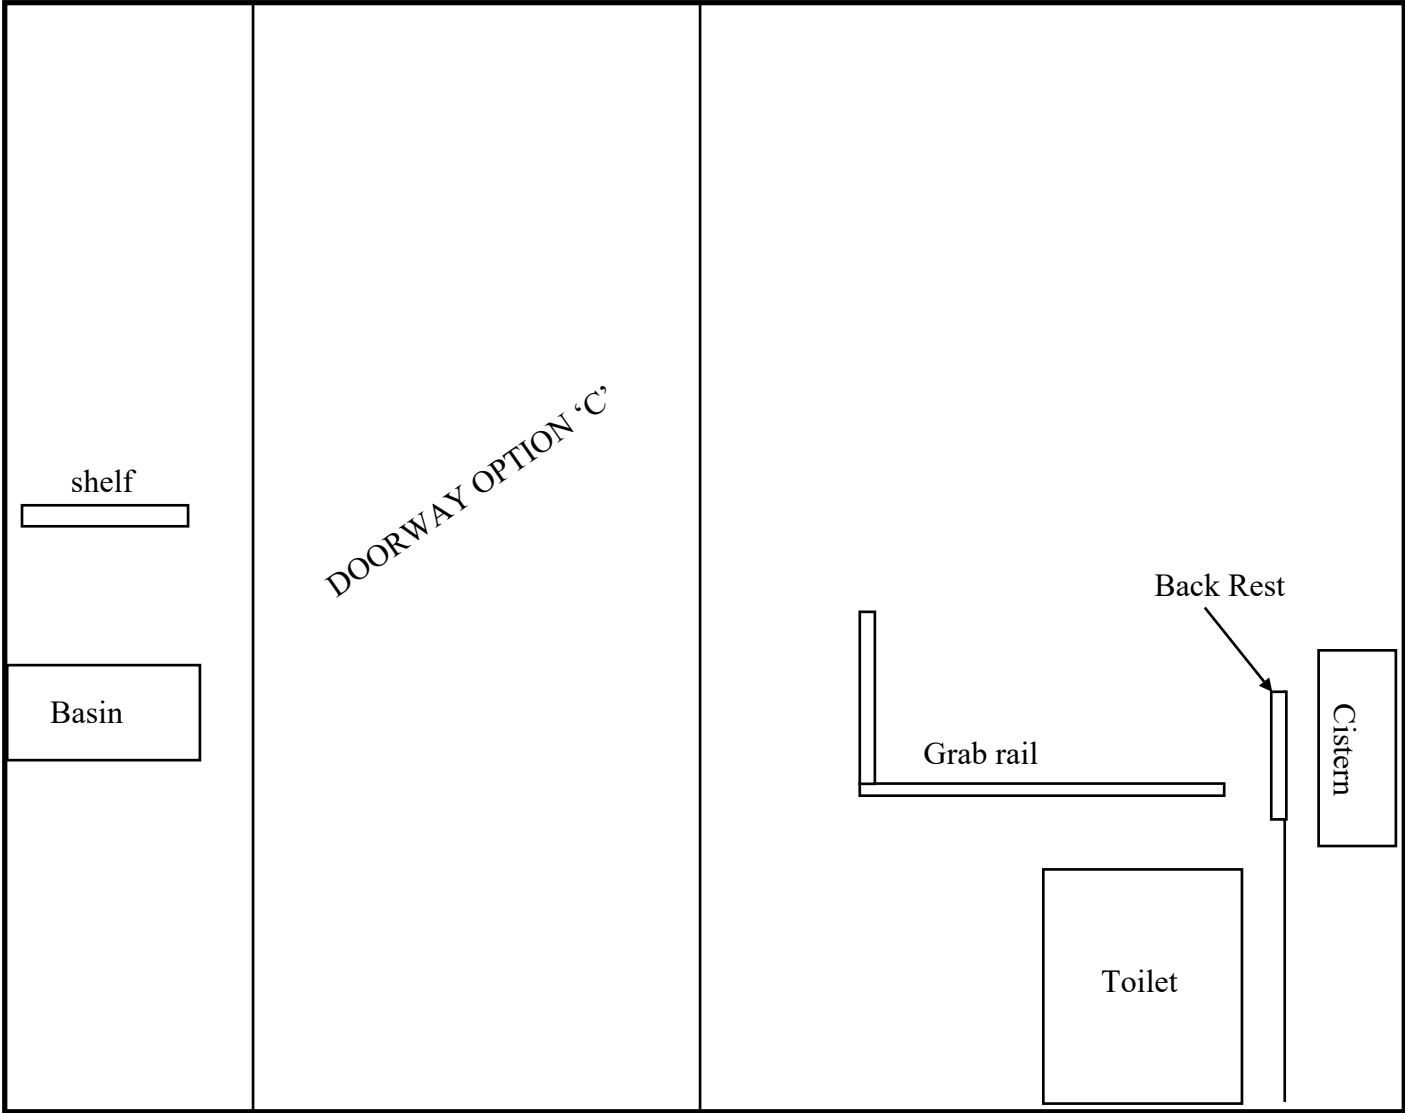

ADD-A-BATHROOM

Email: info@addabathroom.com.au

Web: www.addabathroom.com.au

FP2700

ALL DIMENSIONS INTERNAL

2130 (VARIES SLIGHTLY DUE TO THE FALL IN THE FLOOR)

2225

2225

950

100